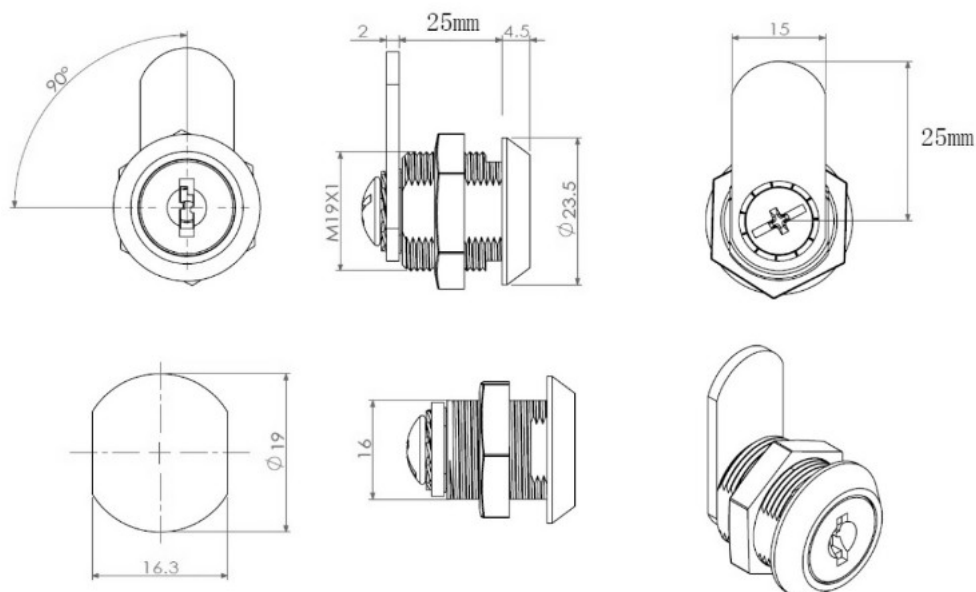

## Description:

Cam Lock MIC1925S, 90DG, Cam No. A01,CPL,Snake CK SISO,#01 NOT with Full Thread

## Item number:

14.04.496-0

Units	Box	Carton	HS Code	Barcode
Pcs.	12	240	8301300000	
				5704866041997